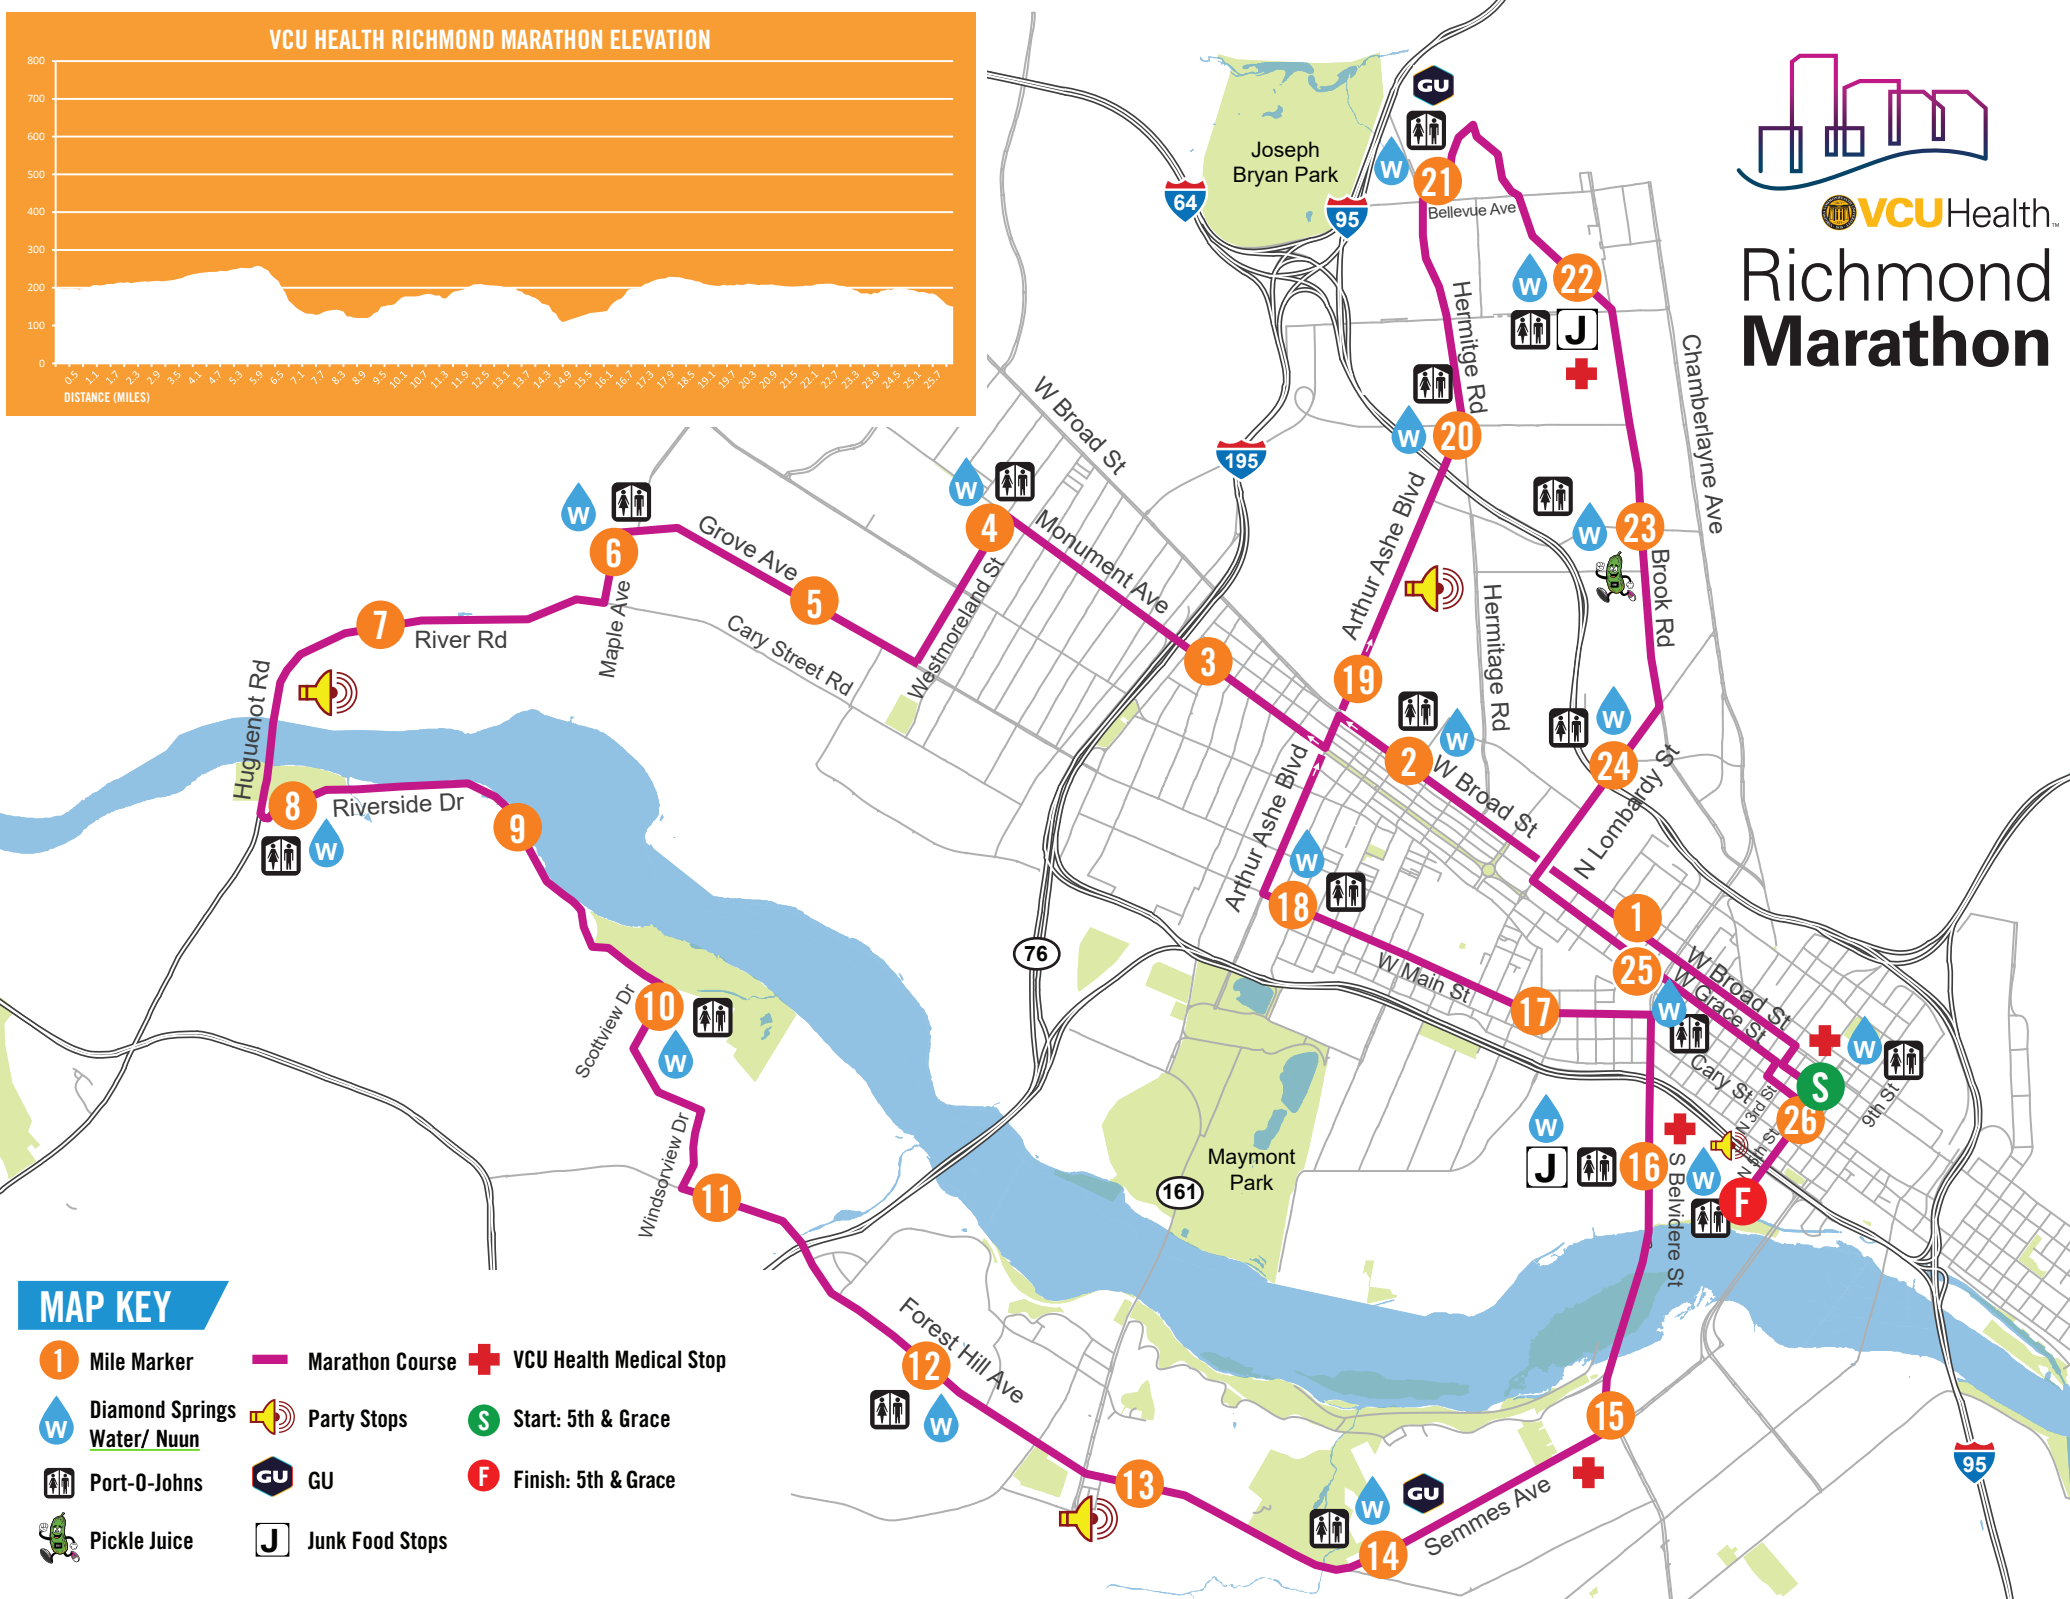

VCU HEALTH RICHMOND MARATHON ELEVATION

VCU Health.
Richmond Marathon

MAP KEY

- Mile Marker
- Marathon Course
- VCU Health Medical Stop
- Diamond Springs Water/ Nuun
- Party Stops
- Start: 5th & Grace
- Port-O-Johns
- GU
- Finish: 5th & Grace
- Pickle Juice
- Junk Food Stops