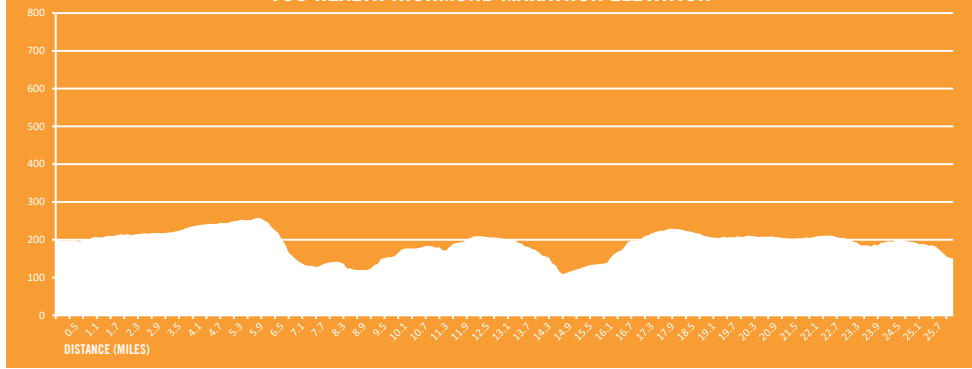

VCU HEALTH RICHMOND MARATHON ELEVATION

VCU Health.
Richmond Marathon

MAP KEY

- Mile Marker
- Marathon Course
- VCU Health Medical Stop
- Diamond Springs Water/ Nuun
- Party Stops
- Start: 5th & Grace
- Port-O-Johns
- GU
- Finish: 5th & Grace
- Pickle Juice
- Junk Food Stops