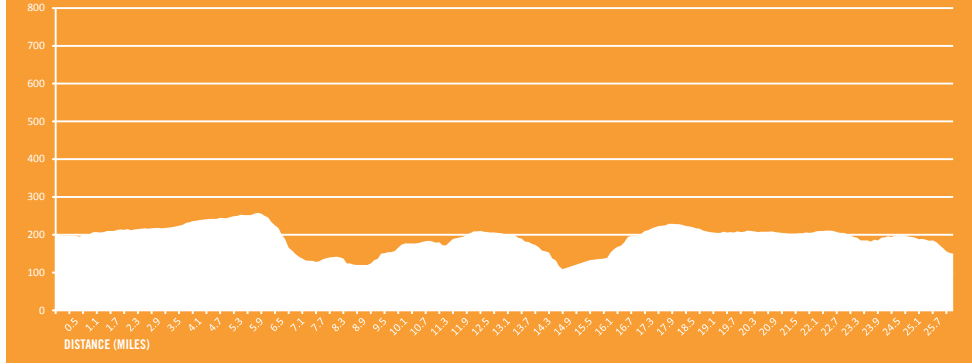

ALLIANZ PARTNERS RICHMOND MARATHON ELEVATION

Allianz Partners
Richmond
Marathon

MAP KEY

- Mile Marker
- Marathon Course
- VCU Health Medical Stop
- Water / Nuun
- NBC12 Party Zone
- WC Wet Wash Cloths
- Port-O-Johns
- GU
- S Start: 1st & Broad
- Pickle Juice
- J Junk Food Stops
- F Finish: 5th & Tredegar St.