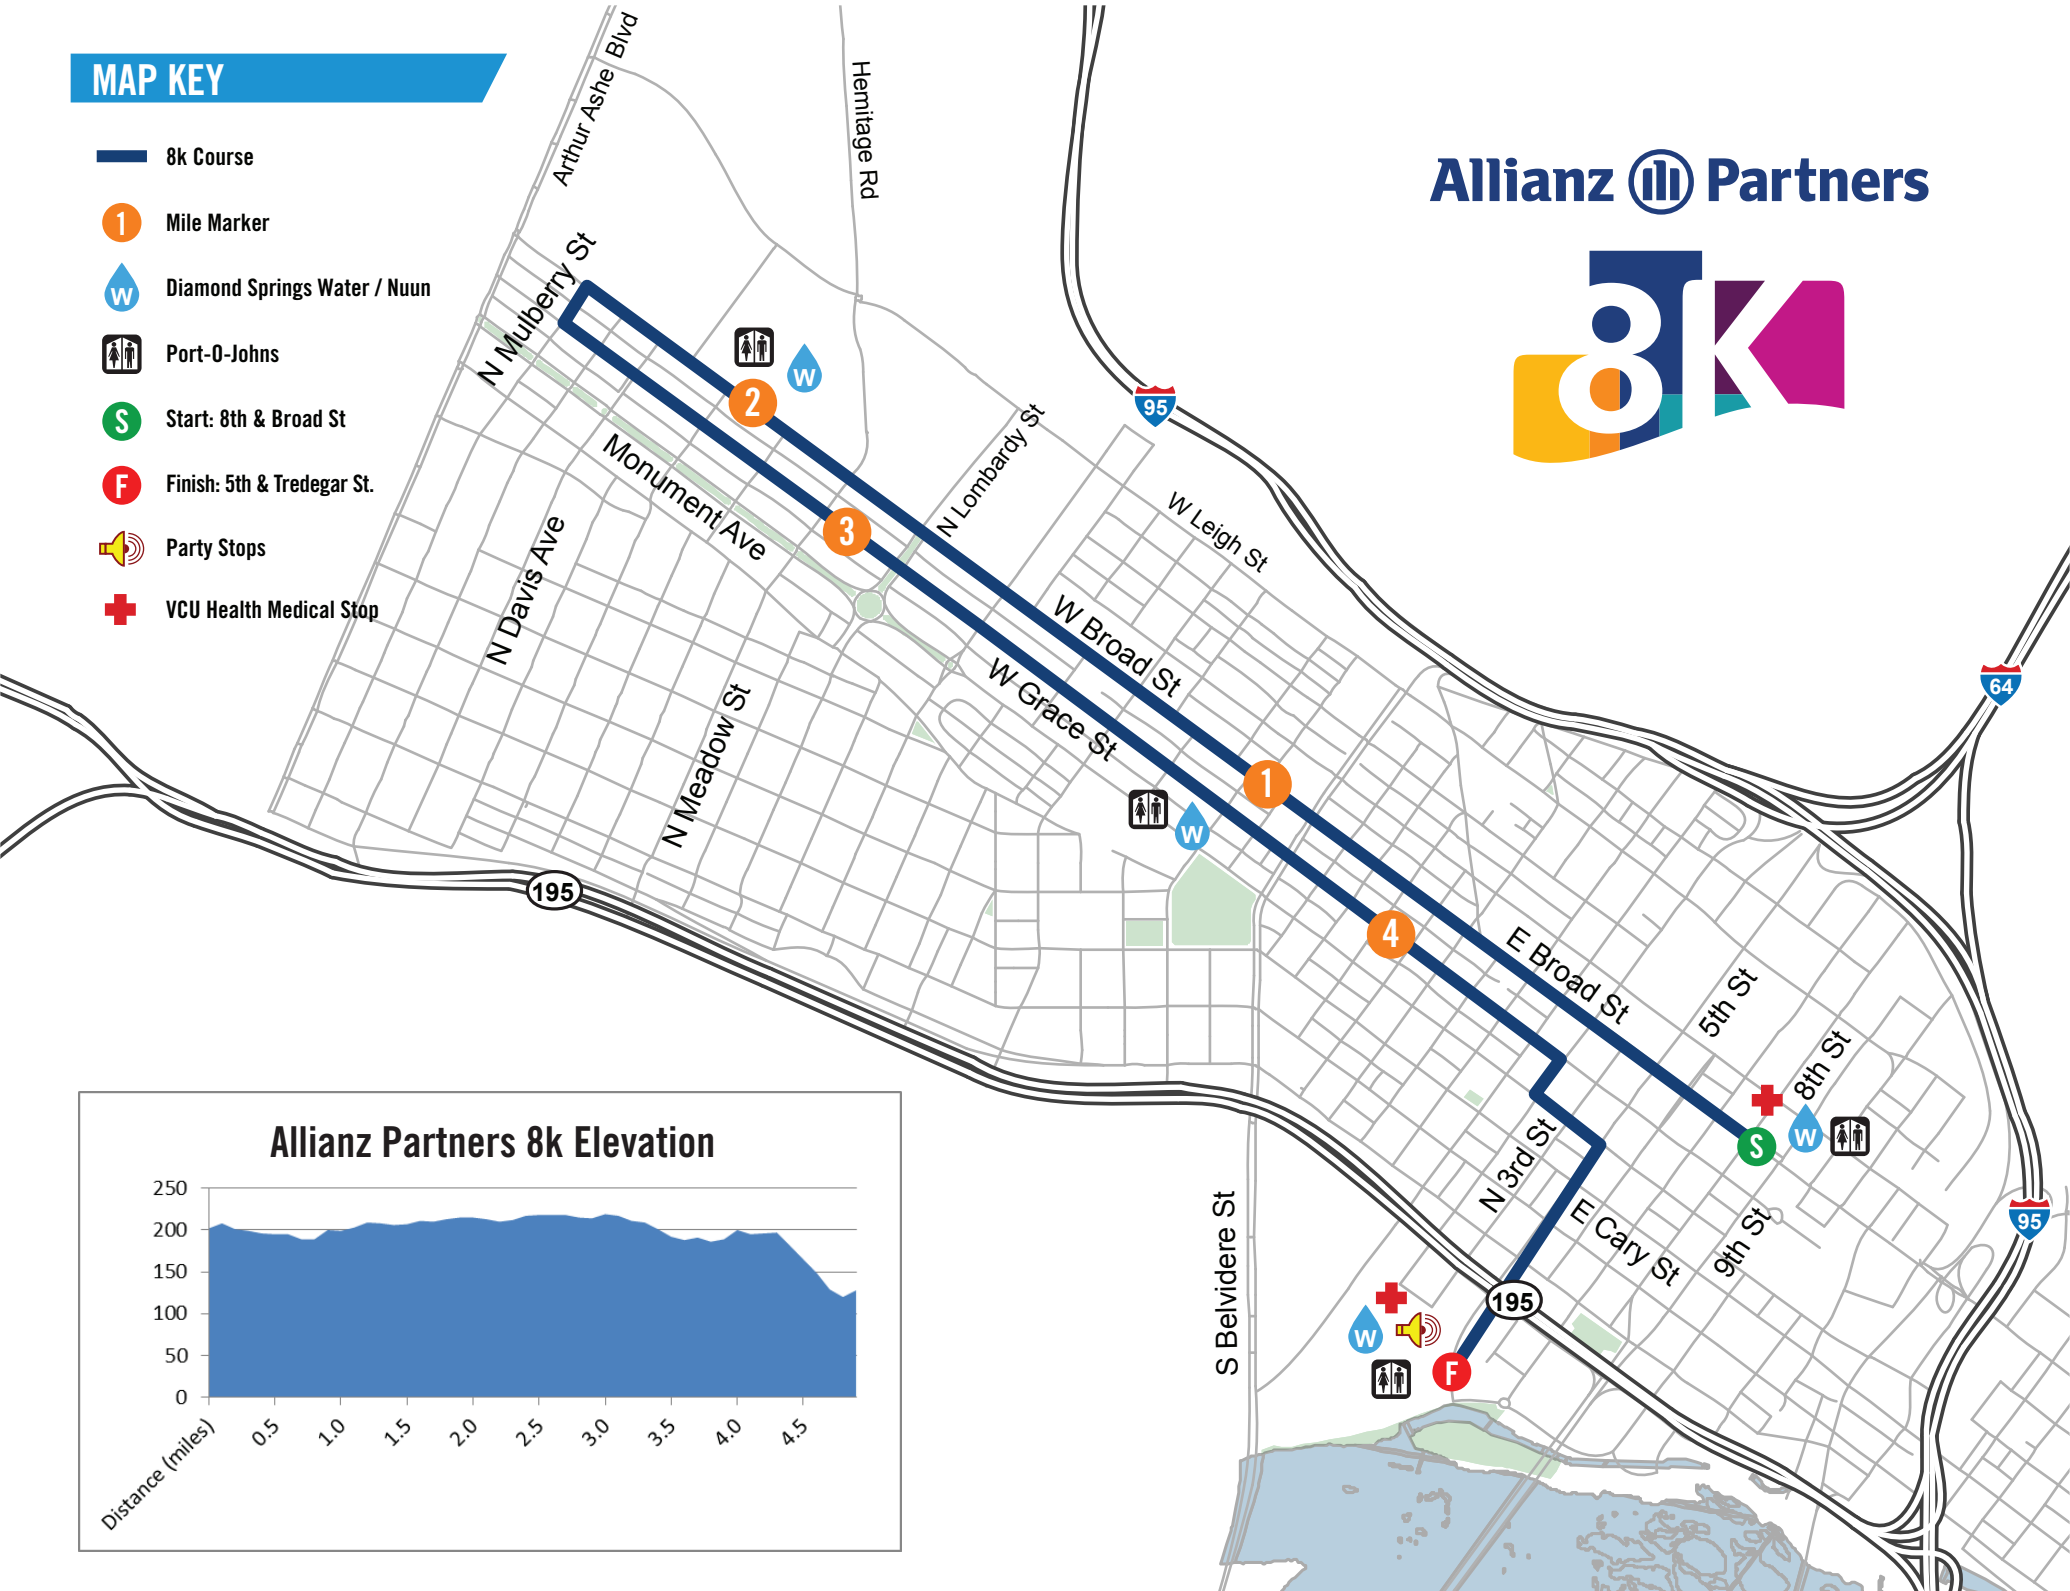

# MAP KEY

-  8k Course
-  Mile Marker
-  Diamond Springs Water / Nuun
-  Port-O-Johns
-  Start: 8th & Broad St
-  Finish: 5th & Tredegar St.
-  Party Stops
-  VCU Health Medical Stop

**Allianz  Partners**

**Allianz Partners 8k Elevation**