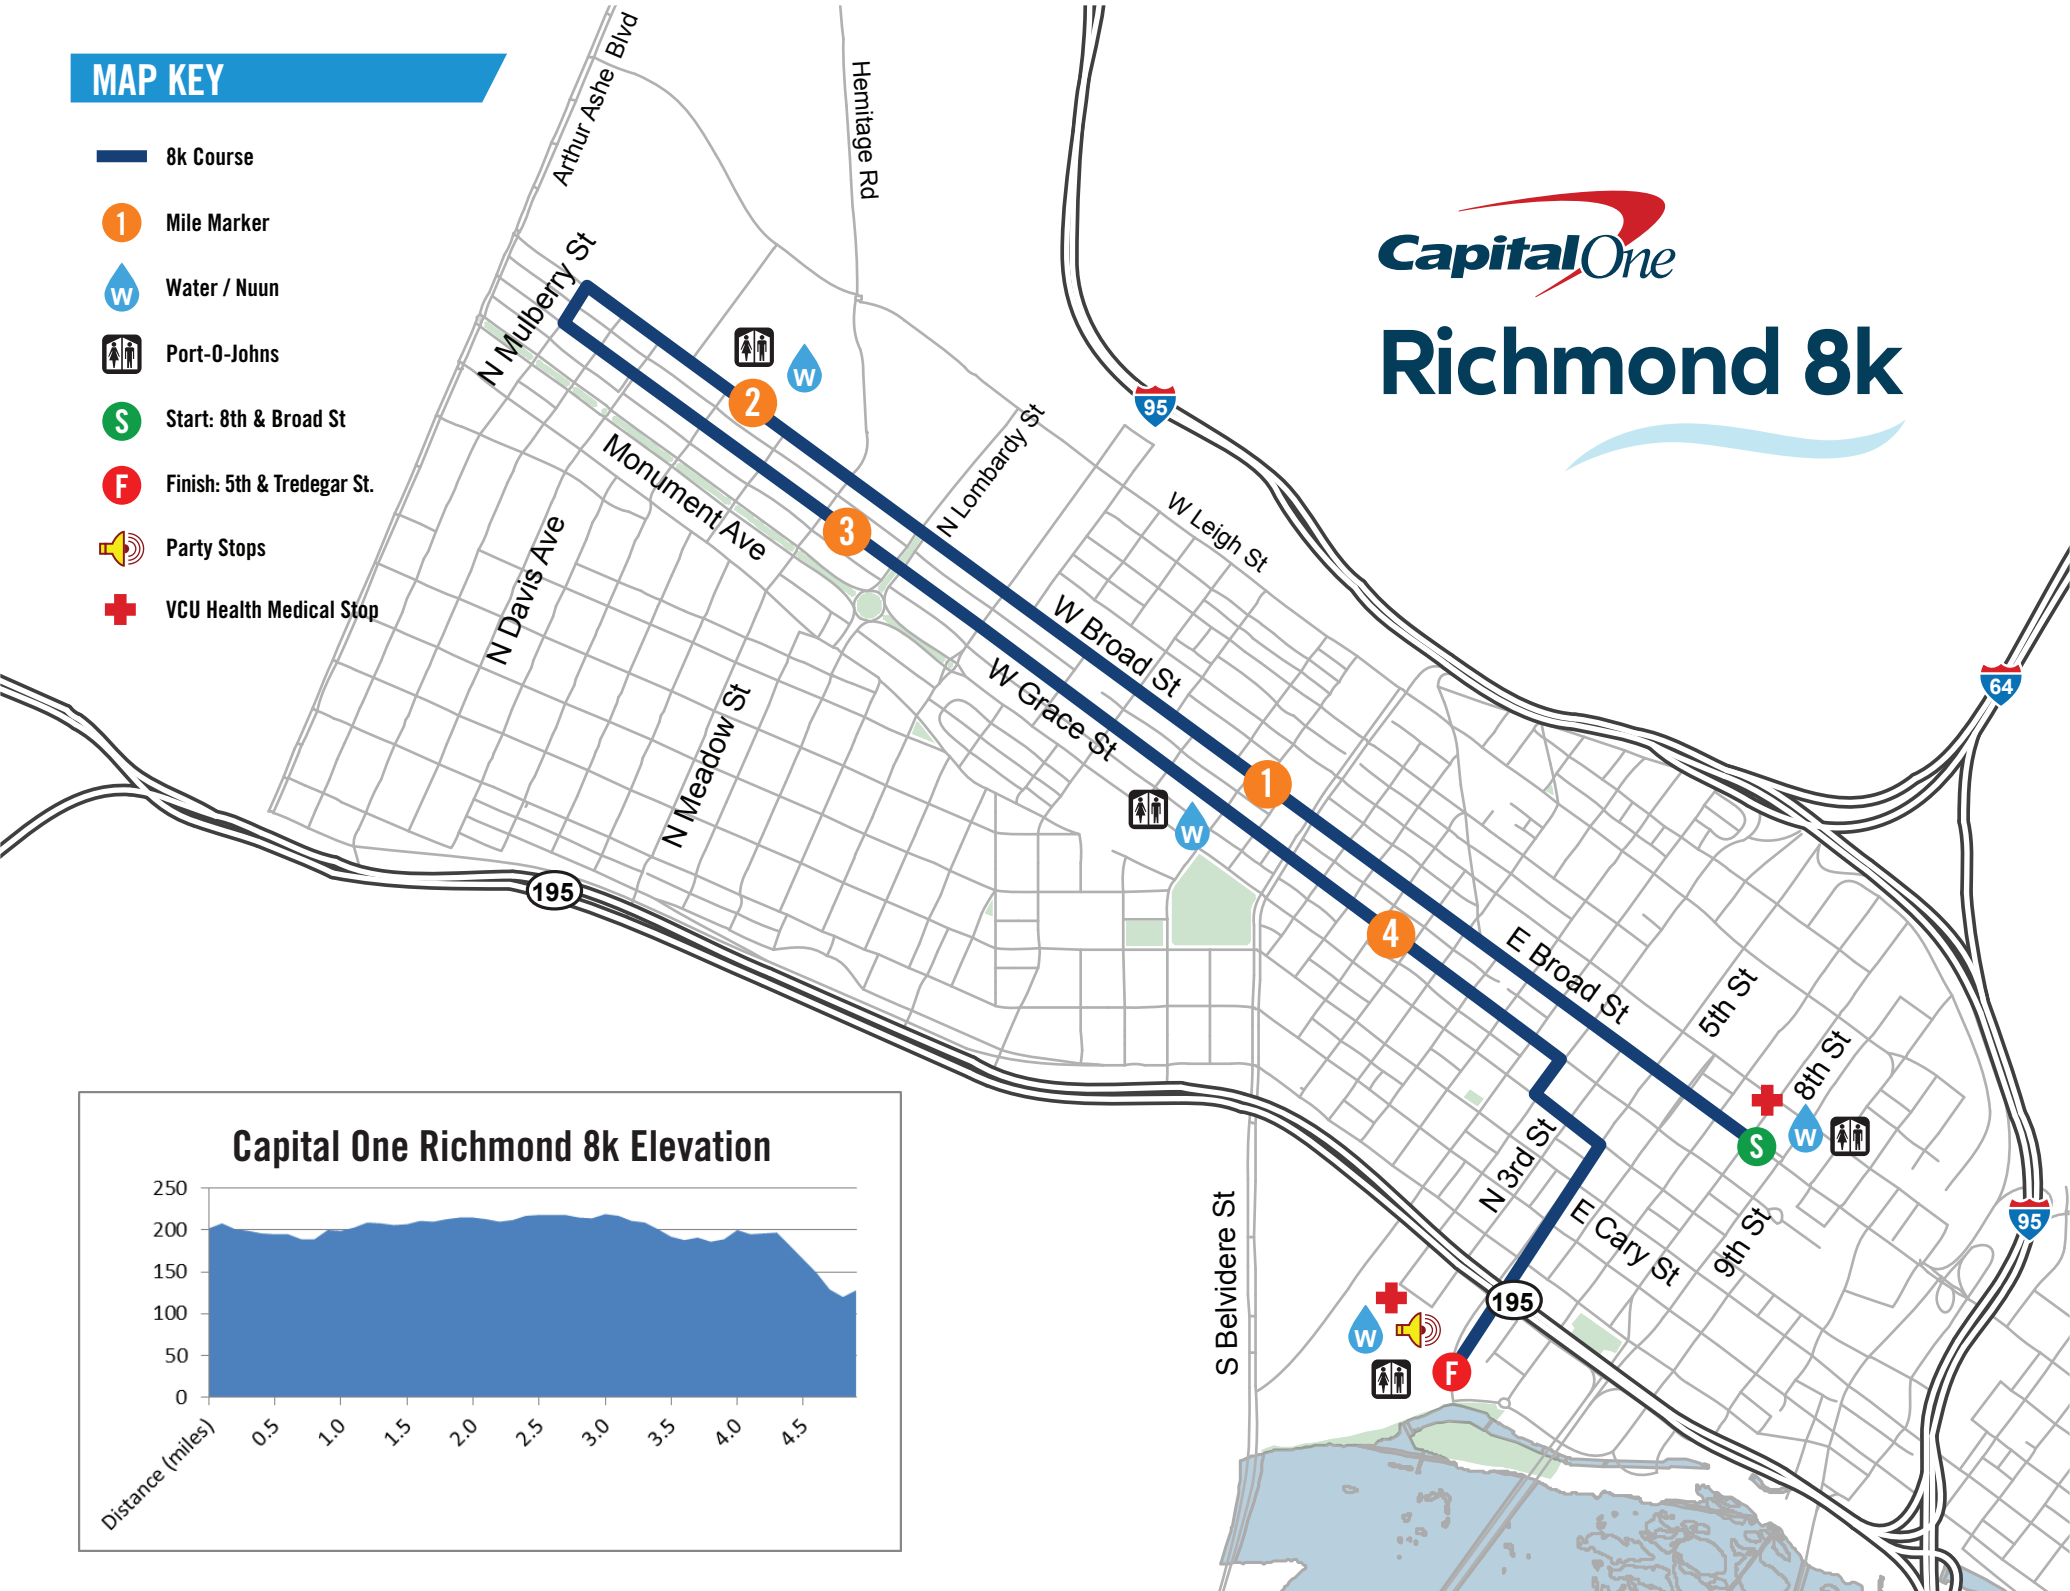

MAP KEY

-  8k Course
-  Mile Marker
-  Water / Nuun
-  Port-O-Johns
-  Start: 8th & Broad St
-  Finish: 5th & Tredegar St.
-  Party Stops
-  VCU Health Medical Stop

Richmond 8k

Capital One Richmond 8k Elevation