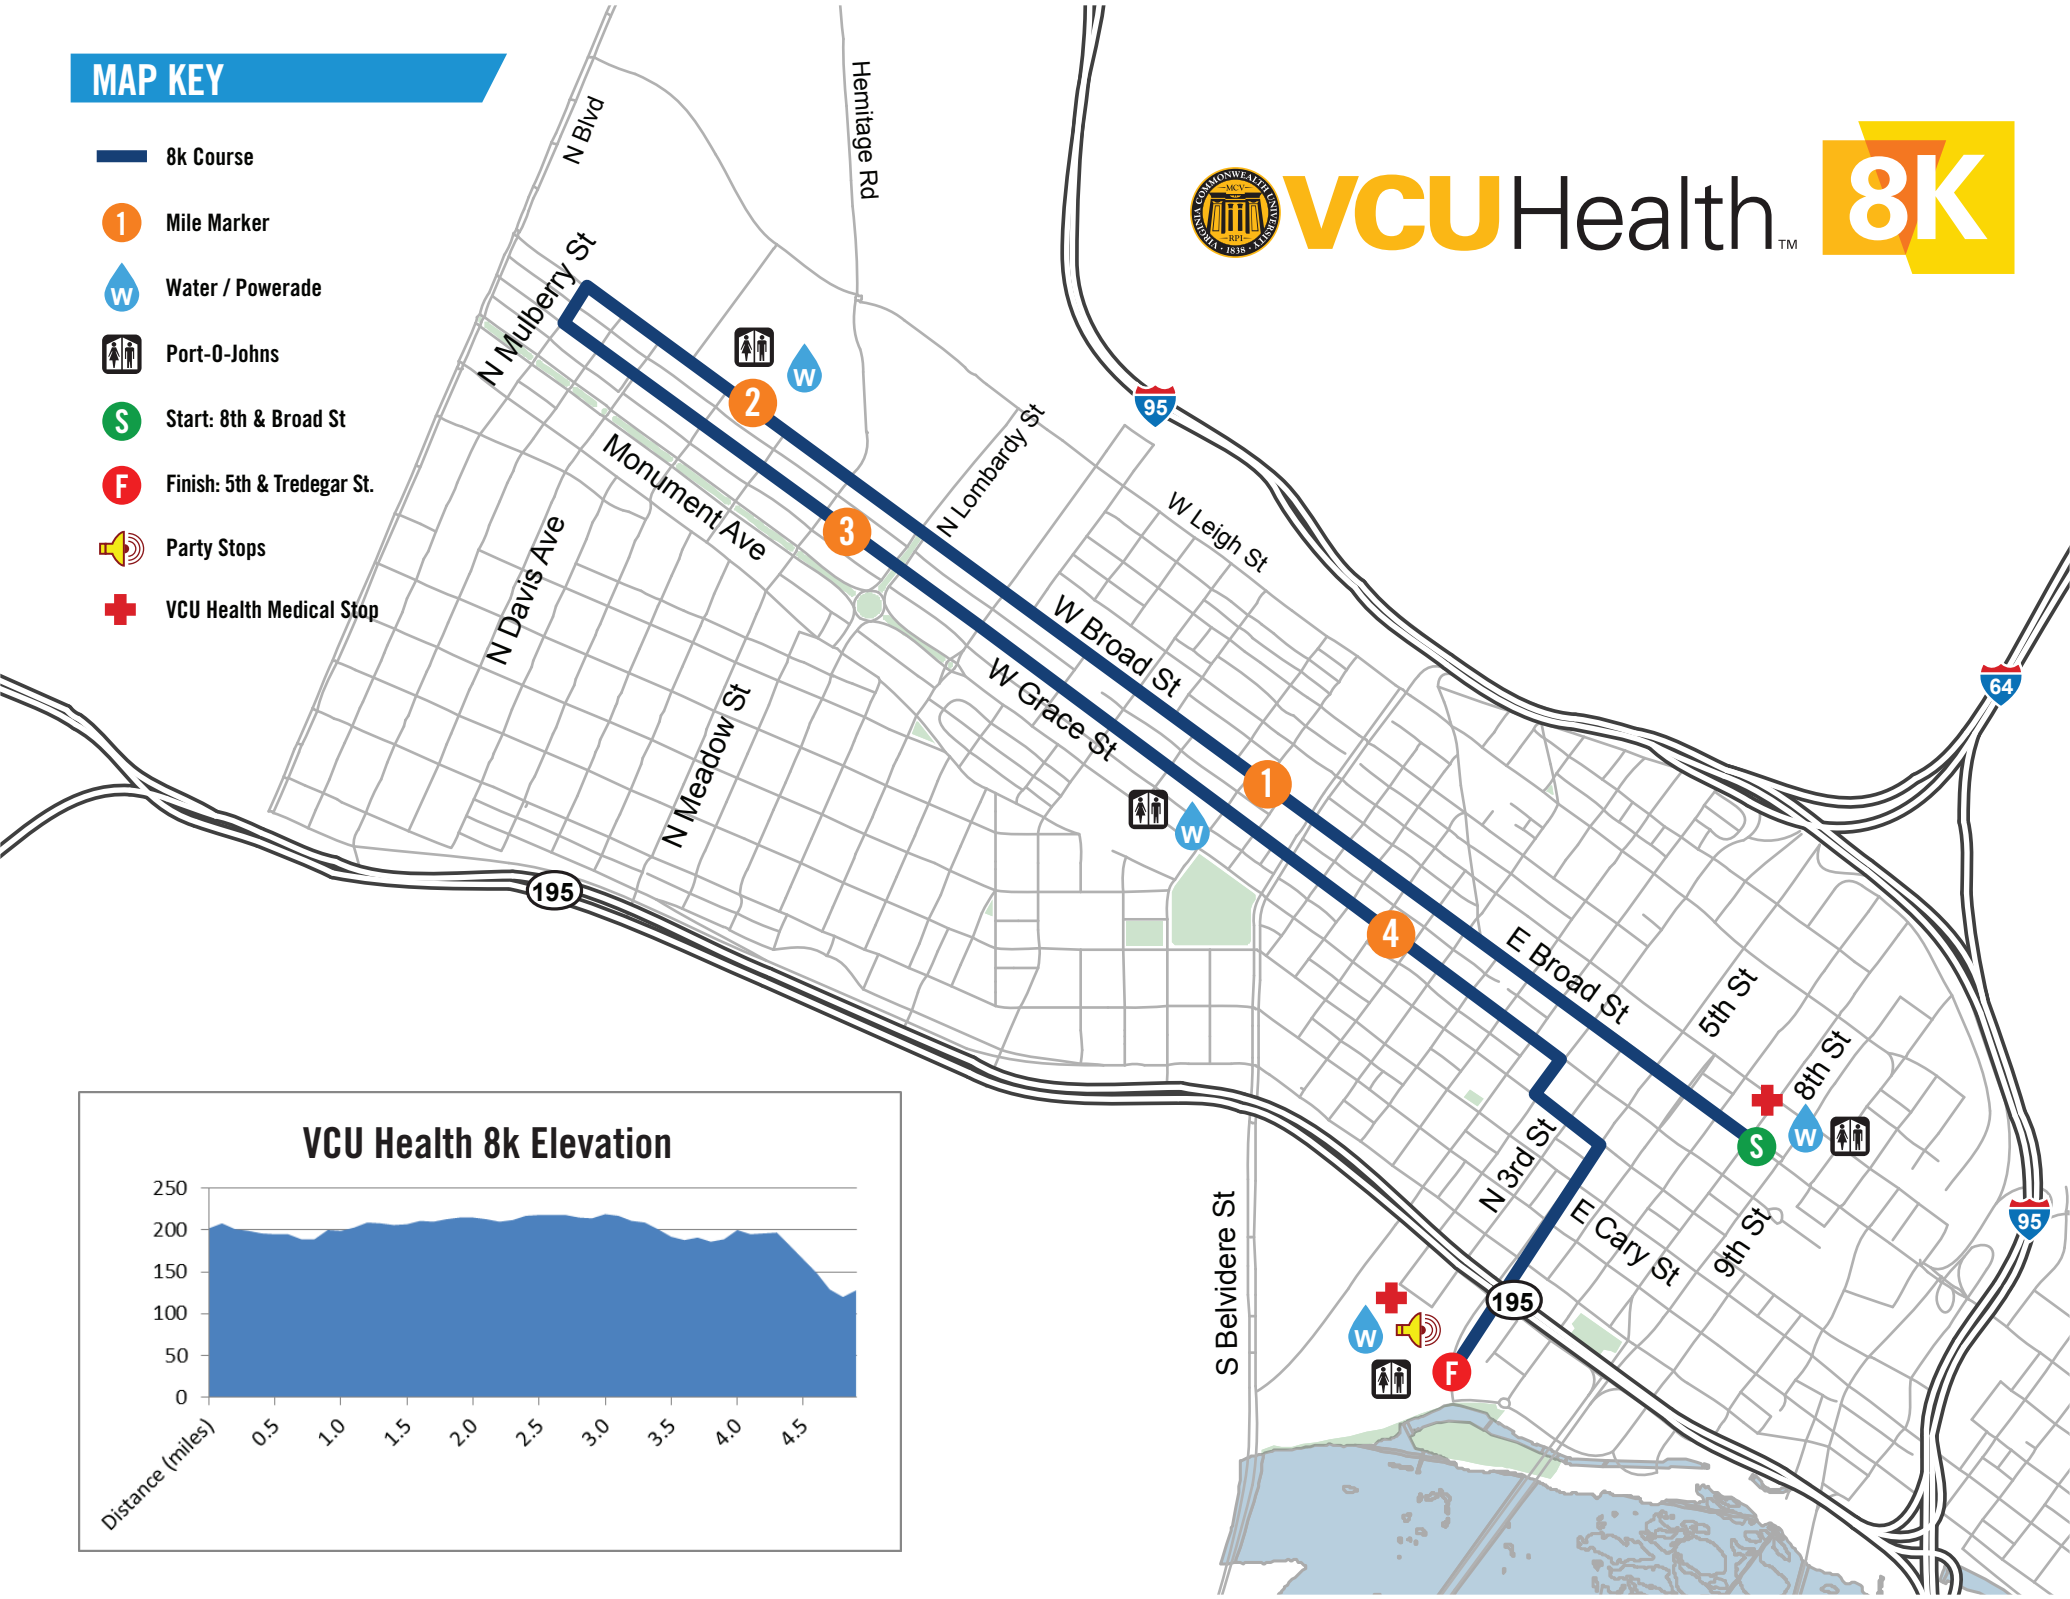

MAP KEY

-  8k Course
-  Mile Marker
-  Water / Powerade
-  Port-O-Johns
-  Start: 8th & Broad St
-  Finish: 5th & Tredegar St.
-  Party Stops
-  VCU Health Medical Stop

VCUHealth™

VCU Health 8k Elevation